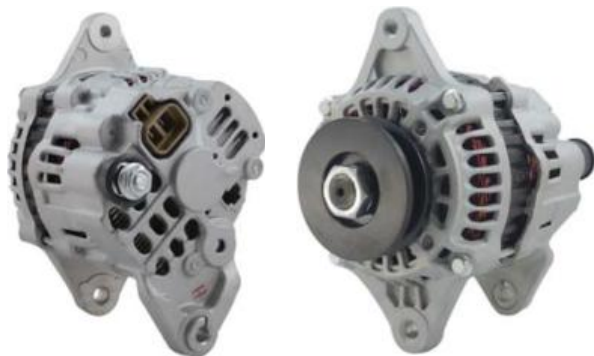

- 12 VOLT
- 35 AMP
- 1V BELT
- MITSUBISHI
- IRIF
- CW

PART NUMBER INTERCHANGE

NISSAN

23100-50K10
23100-87V10

ALSO REPLACES:

A7T03371
A7T03371A
A7T03371AC